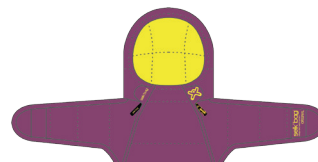

selk'bag[®]
sleep ↔ wear system

ORIGINAL

Selk'bag® Original offers increased features for family campers and outdoor aficionados. Is perfect for multi-season family camping.

- The perfect sleeping bag for any occasion
- Sleep or walk almost anywhere, inside or outside
- Offers increased features for family campers and outdoor aficionados
- Now with removable booties
- Improved fit and materials
- Kangaroo pocket perfect for hands or stuff
- Now with four sizes that fit anyone from 4'6" to 6'4" tall
- Wear alone to 39°F / 4°C or layer it up for cold weather performance

- TEMPERATURE RANGE -

COMFORT
45°F / 7°C

LIMIT
37°F / 3°C

EXTREME
12°F / -11°C

Style: *Black Cave*
SKU: SBOR5BC

Style: *Yellow Flare*
SKU: SBOR5YF

Style: *Evergreen*
SKU: SBOR5EG

Style: *Rain Drop*
SKU: SBOR5RD

Style: *Purple Haze*
SKU: SBOR5PH

- SIZING CHART -

	SMALL	MEDIUM	LARGE	X-LARGE
MIN	4'6" / 137 cm	4'11" / 150 cm	5'5" / 165 cm	5'11" / 180 cm
MAX	4'11" / 150 cm	5'5" / 165 cm	5'11" / 180 cm	6'4" / 193 cm

- PRODUCT WEIGHT PER SIZE -

SMALL 3.75 lbs / 1.70 kg	MEDIUM 3.97 lbs / 1.80 kg	LARGE 4.41 lbs / 2.0 kg	EXTRA LARGE 4.85 lbs / 2.2 kg
------------------------------------	-------------------------------------	-----------------------------------	---