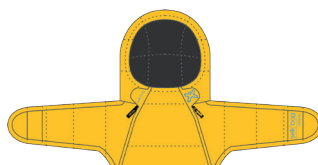

selk'bag[®]
sleep ↔ wear system

ORIGINAL

Selk'bag® Original offers increased features for family campers and outdoor aficionados. Is perfect for multi-season family camping.

- The perfect sleeping bag for any occasion
- Sleep or walk almost anywhere, inside or outside
- Offers increased features for family campers and outdoor aficionados
- Now with removable booties
- Improved fit and materials
- Kangaroo pocket perfect for hands or stuff
- Now with four sizes that fit anyone from 4'6" to 6'4" tall
- Wear alone to 39°F / 4°C or layer it up for cold weather performance

- TEMPERATURE RANGE -

COMFORT
45°F / 7°C

LIMIT
37°F / 3°C

EXTREME
12°F / -11°C

Style: *Black Cave*
SKU: SBOR5BC

Style: *Yellow Flare*
SKU: SBOR5YF

Style: *Evergreen*
SKU: SBOR5EG

Style: *Rain Drop*
SKU: SBOR5RD

Style: *Purple Haze*
SKU: SBOR5PH

- SIZING CHART -

	SMALL	MEDIUM	LARGE	X-LARGE
MIN	4'6" / 137 cm	4'11" / 150 cm	5'5" / 165 cm	5'11" / 180 cm
MAX	4'11" / 150 cm	5'5" / 165 cm	5'11" / 180 cm	6'4" / 193 cm

- PRODUCT WEIGHT PER SIZE -

SMALL 3.75 lbs / 1.70 kg	MEDIUM 3.97 lbs / 1.80 kg	LARGE 4.41 lbs / 2.0 kg	EXTRA LARGE 4.85 lbs / 2.2 kg
------------------------------------	-------------------------------------	-----------------------------------	---