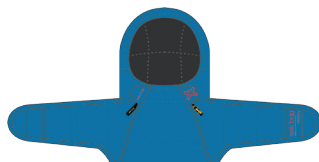

selk'bag[®]
sleep ↔ wear system

ORIGINAL

Selk'bag® Original offers increased features for family campers and outdoor aficionados. Is perfect for multi-season family camping.

- The perfect sleeping bag for any occasion
- Sleep or walk almost anywhere, inside or outside
- Offers increased features for family campers and outdoor aficionados
- Now with removable booties
- Improved fit and materials
- Kangaroo pocket perfect for hands or stuff
- Now with four sizes that fit anyone from 4'6" to 6'4" tall
- Wear alone to 39°F / 4°C or layer it up for cold weather performance

- TEMPERATURE RANGE -

COMFORT
45°F / 7°C

LIMIT
37°F / 3°C

EXTREME
12°F / -11°C

Style: *Black Cave*
SKU: SBOR5BC

Style: *Yellow Flare*
SKU: SBOR5YF

Style: *Evergreen*
SKU: SBOR5EG

Style: *Rain Drop*
SKU: SBOR5RD

Style: *Purple Haze*
SKU: SBOR5PH

- SIZING CHART -

	SMALL	MEDIUM	LARGE	X-LARGE
MIN	4'6" / 137 cm	4'11" / 150 cm	5'5" / 165 cm	5'11" / 180 cm
MAX	4'11" / 150 cm	5'5" / 165 cm	5'11" / 180 cm	6'4" / 193 cm

- PRODUCT WEIGHT PER SIZE -

SMALL 3.75 lbs / 1.70 kg	MEDIUM 3.97 lbs / 1.80 kg	LARGE 4.41 lbs / 2.0 kg	EXTRA LARGE 4.85 lbs / 2.2 kg
------------------------------------	-------------------------------------	-----------------------------------	---